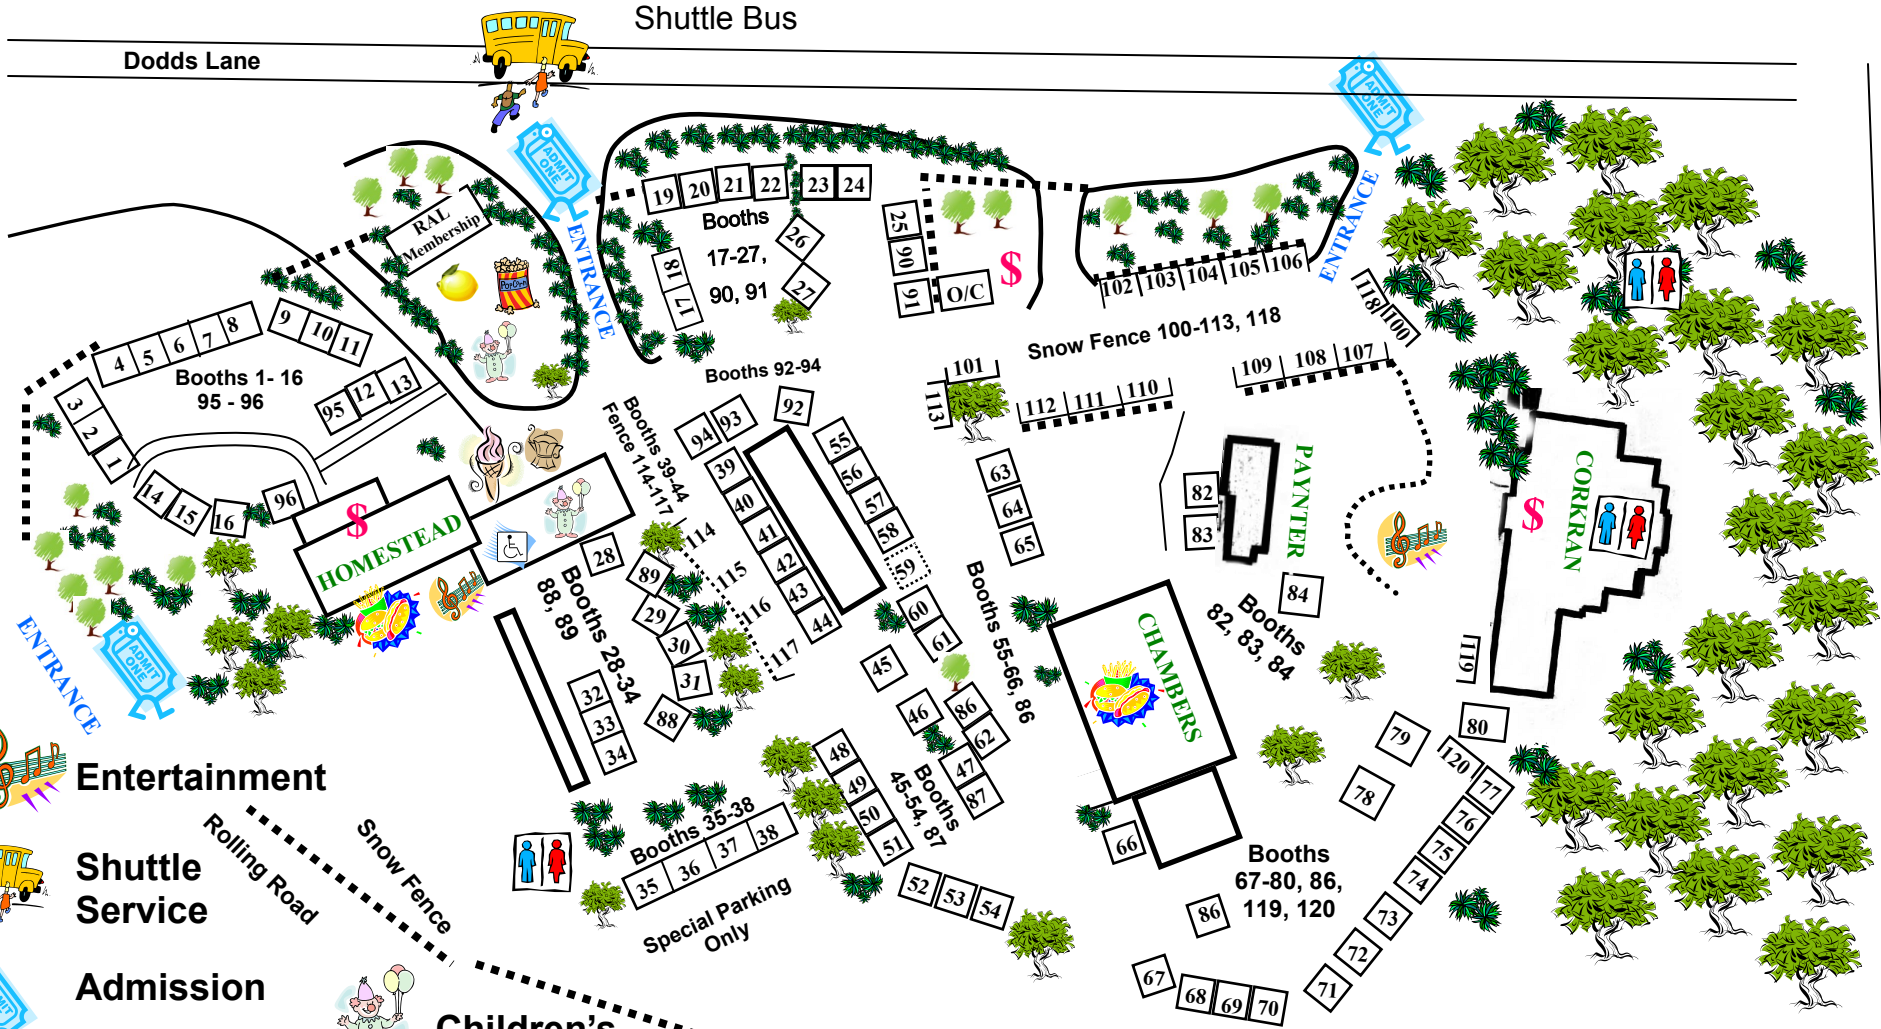

Dodds Lane

Shuttle Bus

Tidewater

Entertainment

Shuttle Service

Admission

Rest Rooms

Handicap Bathroom

Art Sales Cashiers

Food and Beverage

Children's Entertainment

Kettle Korn

Lemonade

Ice Cream

Espresso

Rehoboth Art League, Inc.

38th ANNUAL OUTDOOR FINE ART & FINE CRAFT SHOW

Underwritten by

Saturday & Sunday,
August 13, 14 and 20, 21

Rain or Shine

Saturday's 10:00 a.m. to 5:00 p.m.
Sunday's 10:00 a.m. to 3:00 p.m.